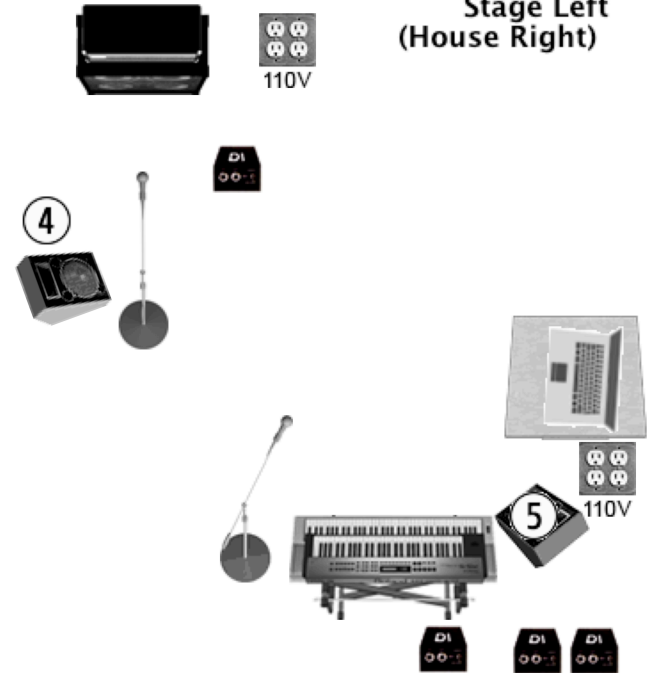

Stage Right  
(House Left)

UPSTAGE

Stage Left  
(House Right)

DANCING DREAM - ABBA

- 1.Kick
- 2.Snare
- 3.Hi-Hat
- 4. Rack tom 1
- 5. Rack Tom 2
- 6. Floor Tom
- 7 overhead left
- 8. Overhead Right
- 9. Bass
- 10. Guitar

- 11. Keyboard synth (mono)
- 12. Keyboard piano (mono)
- 13. Lead Vocal 1 (wireless)
- 14. Lead Vocal 2 (wireless)
- 15. Guitar Vocal
- 16. Bass Vocal
- 17. TRACKS (laptop) mono di

- Monitor
- Mix 1 Vocal/Tracks/keys
- Mix 2 Vocal/Tracks
- Mix 3 Vocal/ Tracks
- Mix 4 Vocal/full/guitar/ Tracks
- Mix 5 Keyboards/guitar/tracks/ vocals
- Mix 6 In-Ear Wireless/track
- Mix 7 In-Ear Wireless/tracks