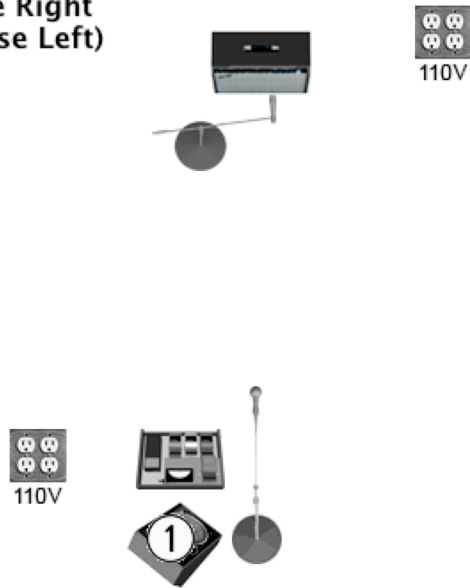

Stage Right  
(House Left)

UPSTAGE

Stage Left  
(House Right)

DANCING DREAM - ABBA

- 1.Kick
- 2.Snare
- 3.Hi-Hat
- 4. Rack tom 1
- 5. Rack Tom 2
- 6. Floor Tom
- 7 overhead left
- 8. Overhead Right
- 9. Bass
- 10. Guitar

- 11. Keyboard synth (mono)
- 12. Keyboard piano (mono)
- 13. Lead Vocal 1 (wireless)
- 14. Lead Vocal 2 (wireless)
- 15. Guitar Vocal
- 16. Bass Vocal
- 17. TRACKS (laptop) mono di

- Monitor
- Mix 1 Vocal/Tracks/keys
- Mix 2 Vocal/Tracks
- Mix 3 Vocal/ Tracks
- Mix 4 Vocal/full/guitar/ Tracks
- Mix 5 Keyboards/guitar/tracks/ vocals
- Mix 6 In-Ear Wireless/track
- Mix 7 In-Ear Wireless/tracks