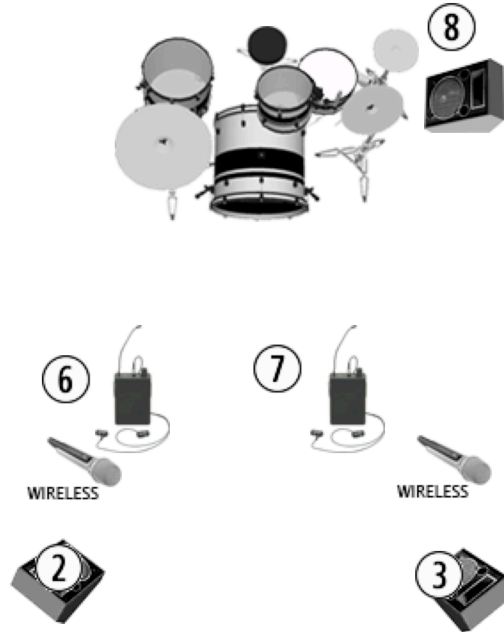

Stage Right  
(House Left)

UPSTAGE

Stage Left  
(House Right)

DANCING DREAM - ABBA

- 1.Kick
- 2.Snare
- 3.Hi-Hat
- 4. Rack tom 1
- 5. Rack Tom 2
- 6. Floor Tom
- 7 overhead left
- 8. Overhead Right
- 9. Bass
- 10. Guitar

- 11. Keyboard synth (mono)
- 12. Keyboard piano (mono)
- 13. Lead Vocal 1 (wireless)
- 14. Lead Vocal 2 (wireless)
- 15. Guitar Vocal
- 16. Bass Vocal
- 17. TRACKS (laptop) mono di

- Monitor
- Mix 1 Vocal/Tracks/keys
- Mix 2 Vocal/Tracks
- Mix 3 Vocal/ Tracks
- Mix 4 Vocal/full/guitar/ Tracks
- Mix 5 Keyboards/guitar/tracks/ vocals
- Mix 6 In-Ear Wireless/track
- Mix 7 In-Ear Wireless/tracks